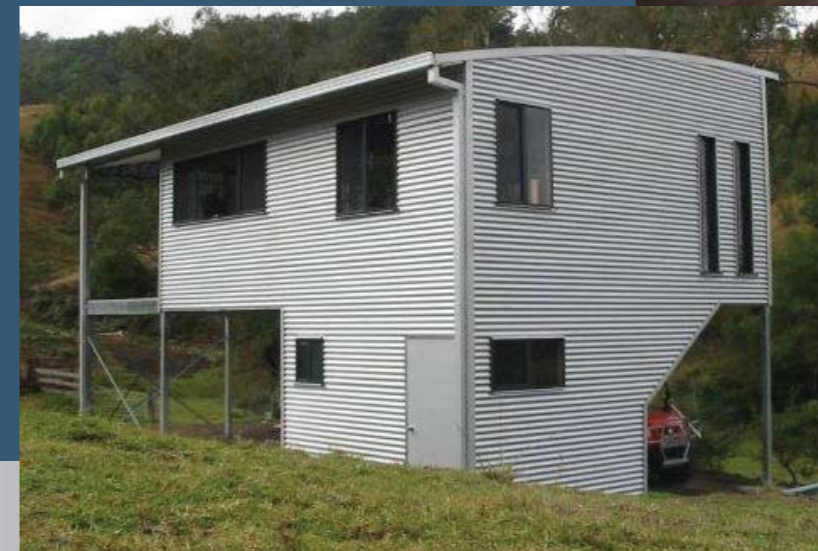

Curved Roof Highline
Custom Designs Available.

BLN 7940C

Residential & Rural Steel Frame Buildings

Affordable Living Collection Curved Roof Highline

www.allgal.com.au
sales@allgal.com.au

BRING YOUR PLANS / SKETCHS TO OUR DISPLAY CENTRE FOR AN OBLIGATION FREE QUOTE