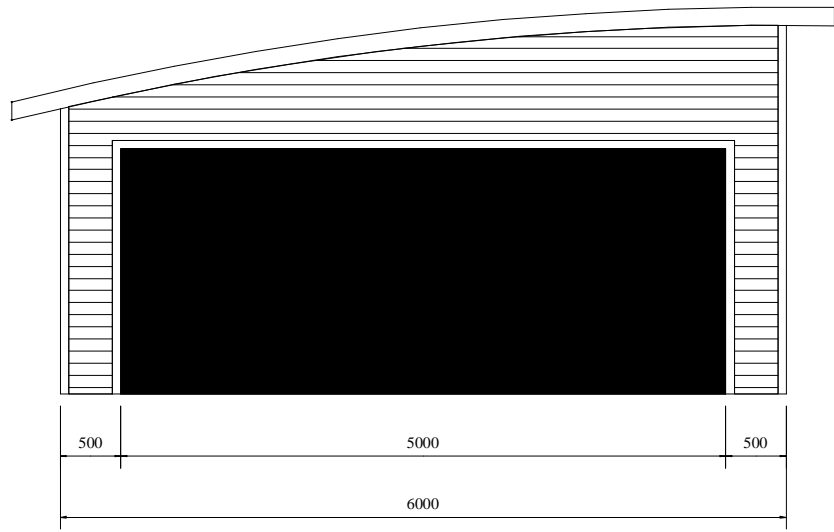

6m Span. 3.2m Max Height.

Offset Curved Roof Garages.
 Please Refer to our Symmetrical
 curved roof range for standard
 spans, bay sizes and construction details.
 Prices to be advised Job Specific.

26.5m Radius. Offset Curved Roof Garage.

7.2m Span. 3.2m Max Height.

Offset Curved Roof Garages.
 Please Refer to our Symmetrical curved roof range for standard spans, bay sizes and construction details.
 Prices to be advised Job Specific.

26.5m Radius. Offset Curved Roof Garage.

6.0m/3.6m Span. 3.2m Max Height.

Offset Curved Roof Garages.
Please Refer to our Symmetrical
curved roof range for standard
spans, bay sizes and construction details.
Prices to be advised Job Specific.

26.5m Radius. Offset Curved Roof Garage.