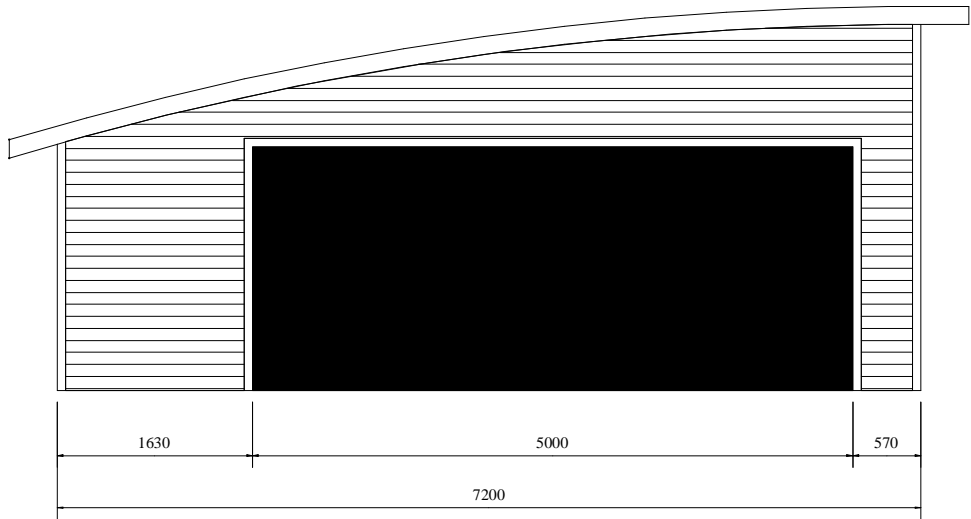

6m Span. 3.2m Max Height.

Offset Curved Roof Garages.
 Please Refer to our Symmetrical
 curved roof range for standard
 spans, bay sizes and construction details.
 Prices to be advised Job Specific.

26.5m Radius. Offset Curved Roof Garage.

7.2m Span. 3.2m Max Height.

Offset Curved Roof Garages.
 Please Refer to our Symmetrical curved roof range for standard spans, bay sizes and construction details.
 Prices to be advised Job Specific.

26.5m Radius. Offset Curved Roof Garage.

6.0m/3.6m Span. 3.2m Max Height.

Offset Curved Roof Garages.
Please Refer to our Symmetrical
curved roof range for standard
spans, bay sizes and construction details.
Prices to be advised Job Specific.

26.5m Radius. Offset Curved Roof Garage.