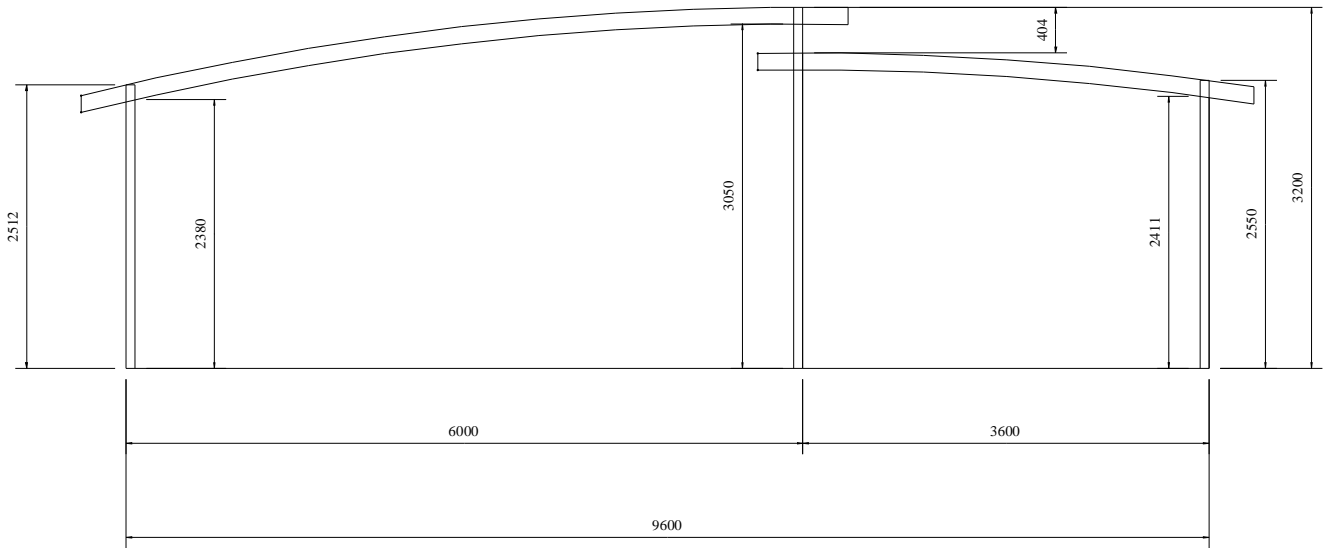

6m Span. 3.2m Max Height.

Offset Curved Roof Garages.
 Please Refer to our Symmetrical
 curved roof range for standard
 spans, bay sizes and construction details.
 Prices to be advised Job Specific.

26.5m Radius. Offset Curved Roof Garage.

7.2m Span. 3.2m Max Height.

Offset Curved Roof Garages.
 Please Refer to our Symmetrical curved roof range for standard spans, bay sizes and construction details.
 Prices to be advised Job Specific.

26.5m Radius. Offset Curved Roof Garage.

6.0m/3.6m Span. 3.2m Max Height.

Offset Curved Roof Garages.
Please Refer to our Symmetrical
curved roof range for standard
spans, bay sizes and construction details.
Prices to be advised Job Specific.

26.5m Radius. Offset Curved Roof Garage.