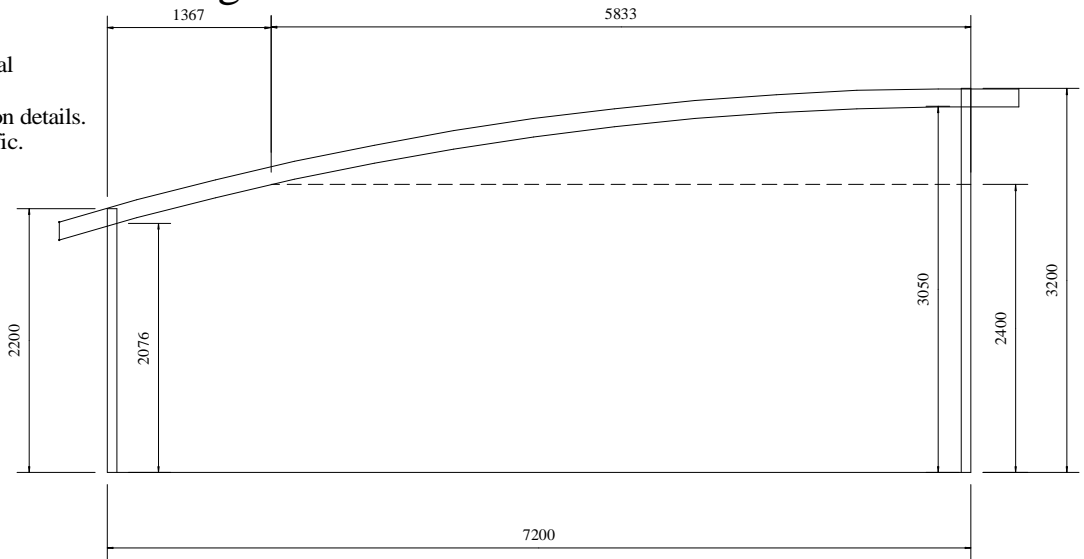

6m Span. 3.2m Max Height.

Offset Curved Roof Garages.
 Please Refer to our Symmetrical
 curved roof range for standard
 spans, bay sizes and construction details.
 Prices to be advised Job Specific.

26.5m Radius. Offset Curved Roof Garage.

7.2m Span. 3.2m Max Height.

Offset Curved Roof Garages.
 Please Refer to our Symmetrical curved roof range for standard spans, bay sizes and construction details.
 Prices to be advised Job Specific.

26.5m Radius. Offset Curved Roof Garage.

6.0m/3.6m Span. 3.2m Max Height.

Offset Curved Roof Garages.
Please Refer to our Symmetrical
curved roof range for standard
spans, bay sizes and construction details.
Prices to be advised Job Specific.

26.5m Radius. Offset Curved Roof Garage.