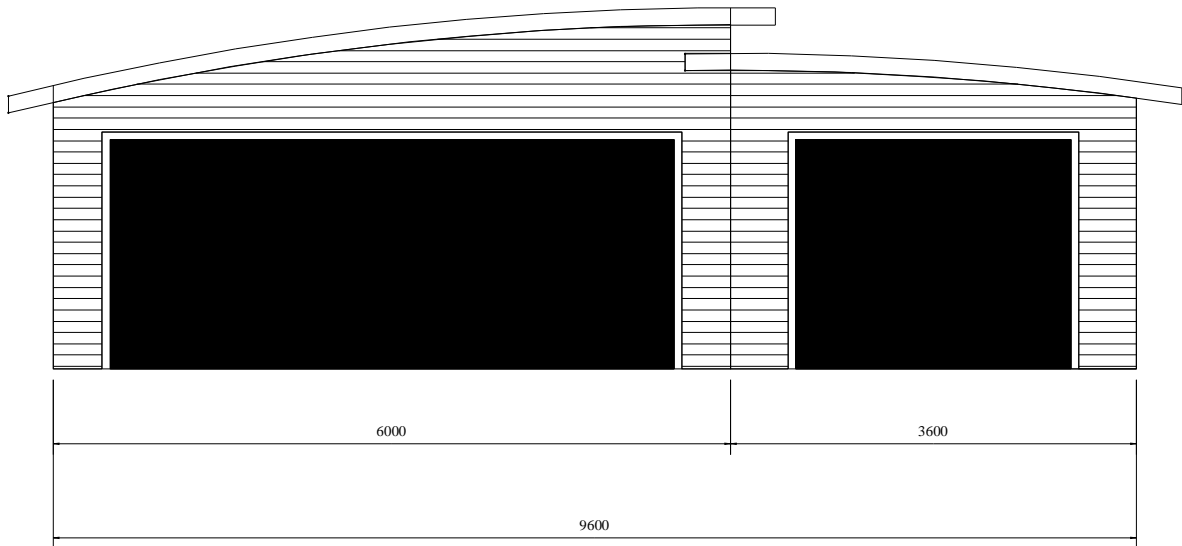

6m Span. 3.2m Max Height.

Offset Curved Roof Garages.
 Please Refer to our Symmetrical
 curved roof range for standard
 spans, bay sizes and construction details.
 Prices to be advised Job Specific.

26.5m Radius. Offset Curved Roof Garage.

7.2m Span. 3.2m Max Height.

Offset Curved Roof Garages.
 Please Refer to our Symmetrical curved roof range for standard spans, bay sizes and construction details.
 Prices to be advised Job Specific.

26.5m Radius. Offset Curved Roof Garage.

6.0m/3.6m Span. 3.2m Max Height.

Offset Curved Roof Garages.
Please Refer to our Symmetrical
curved roof range for standard
spans, bay sizes and construction details.
Prices to be advised Job Specific.

26.5m Radius. Offset Curved Roof Garage.