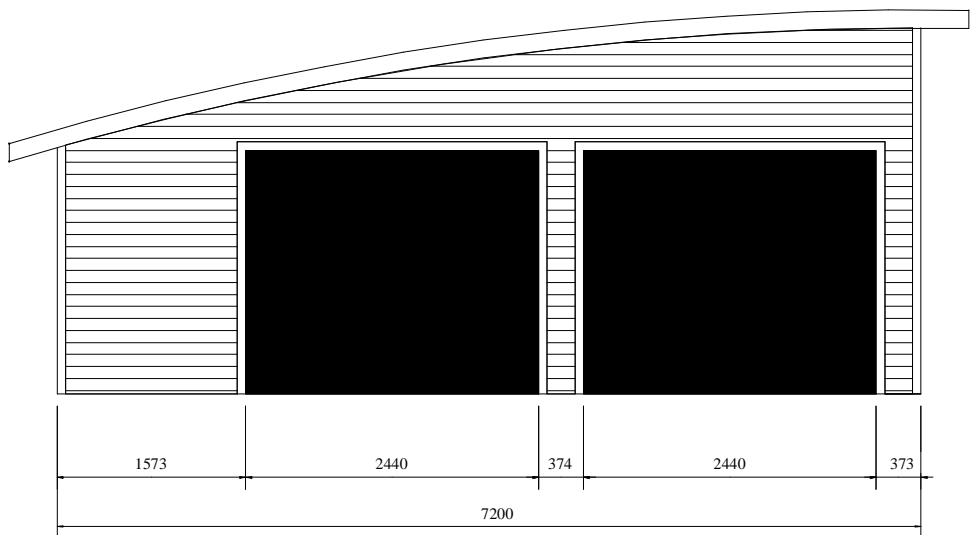

6m Span. 3.2m Max Height.

Offset Curved Roof Garages.
 Please Refer to our Symmetrical
 curved roof range for standard
 spans, bay sizes and construction details.
 Prices to be advised Job Specific.

26.5m Radius. Offset Curved Roof Garage.

7.2m Span. 3.2m Max Height.

Offset Curved Roof Garages.
 Please Refer to our Symmetrical curved roof range for standard spans, bay sizes and construction details.
 Prices to be advised Job Specific.

26.5m Radius. Offset Curved Roof Garage.

6.0m/3.6m Span. 3.2m Max Height.

Offset Curved Roof Garages.
Please Refer to our Symmetrical
curved roof range for standard
spans, bay sizes and construction details.
Prices to be advised Job Specific.

26.5m Radius. Offset Curved Roof Garage.