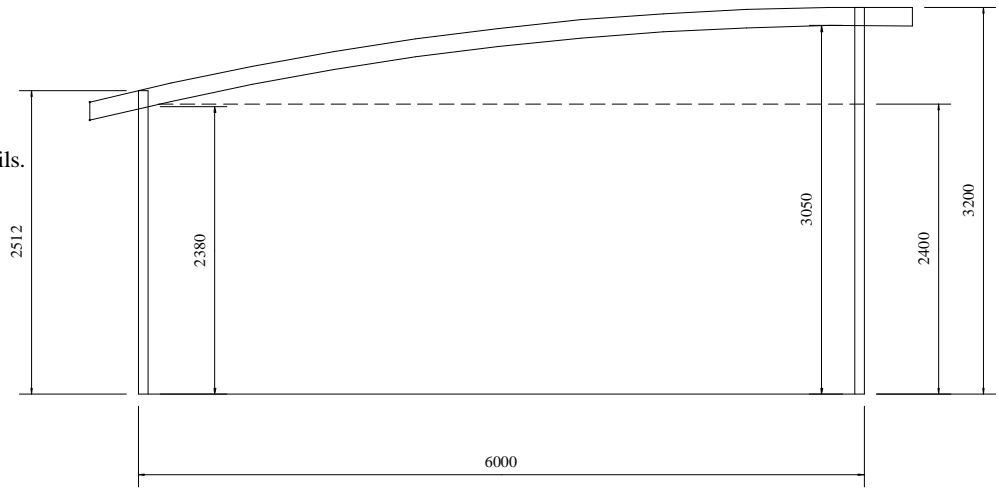

6m Span. 3.2m Max Height.

Offset Curved Roof Garages.
 Please Refer to our Symmetrical
 curved roof range for standard
 spans, bay sizes and construction details.
 Prices to be advised Job Specific.

26.5m Radius. Offset Curved Roof Garage.

7.2m Span. 3.2m Max Height.

Offset Curved Roof Garages.
 Please Refer to our Symmetrical curved roof range for standard spans, bay sizes and construction details.
 Prices to be advised Job Specific.

26.5m Radius. Offset Curved Roof Garage.

6.0m/3.6m Span. 3.2m Max Height.

Offset Curved Roof Garages.
Please Refer to our Symmetrical
curved roof range for standard
spans, bay sizes and construction details.
Prices to be advised Job Specific.

26.5m Radius. Offset Curved Roof Garage.