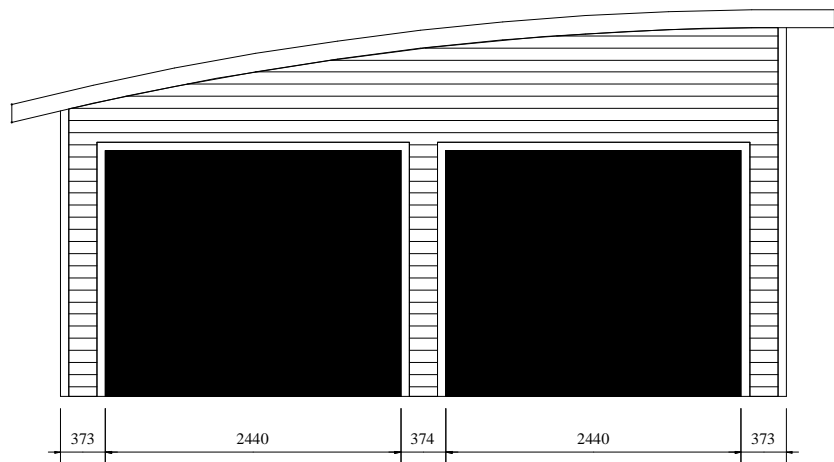

6m Span. 3.2m Max Height.

Offset Curved Roof Garages.
 Please Refer to our Symmetrical
 curved roof range for standard
 spans, bay sizes and construction details.
 Prices to be advised Job Specific.

26.5m Radius. Offset Curved Roof Garage.

7.2m Span. 3.2m Max Height.

Offset Curved Roof Garages.
 Please Refer to our Symmetrical curved roof range for standard spans, bay sizes and construction details.
 Prices to be advised Job Specific.

26.5m Radius. Offset Curved Roof Garage.

6.0m/3.6m Span. 3.2m Max Height.

Offset Curved Roof Garages.
Please Refer to our Symmetrical
curved roof range for standard
spans, bay sizes and construction details.
Prices to be advised Job Specific.

26.5m Radius. Offset Curved Roof Garage.