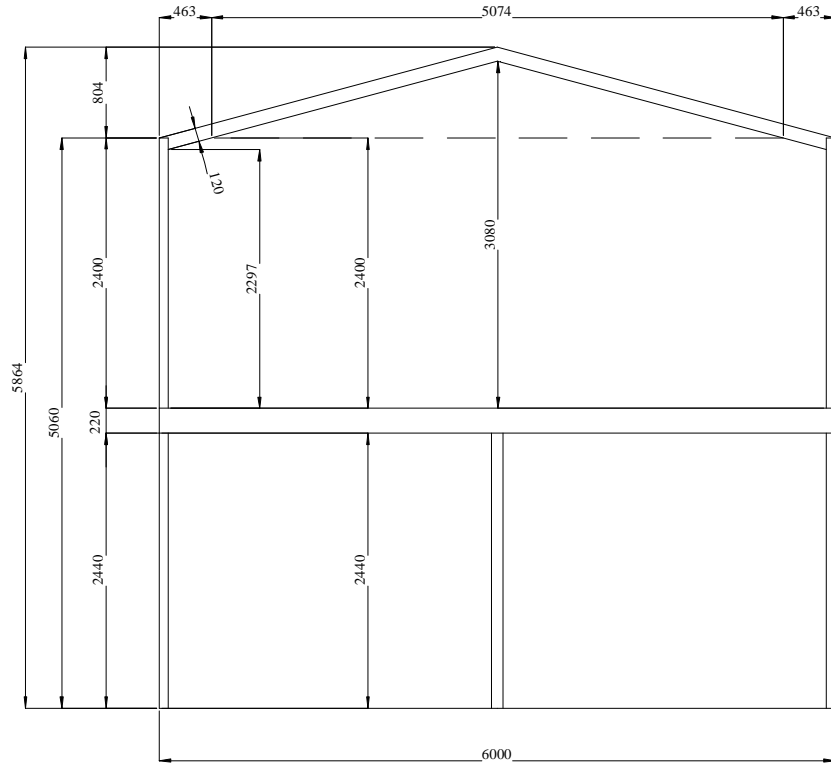

6.0m Span. 2 Story Highline Gable Roof. 15 Deg Pitch.

Highline Gable.
 Please Refer to our Highlander
 Range for standard
 spans,bay sizes and construction details.
 Prices to be advised Job Specific.

6.0m Span. Highline Gable Roof. 15 Deg Pitch.

7.2m Span. 2 Story Highline Gable Roof. 15 Deg Pitch.

Highline Gable.
 Please Refer to our Highlander
 Range for standard
 spans,bay sizes and construction details.
 Prices to be advised Job Specific.

7.2m Span. Highline Gable Roof. 15 Deg Pitch.