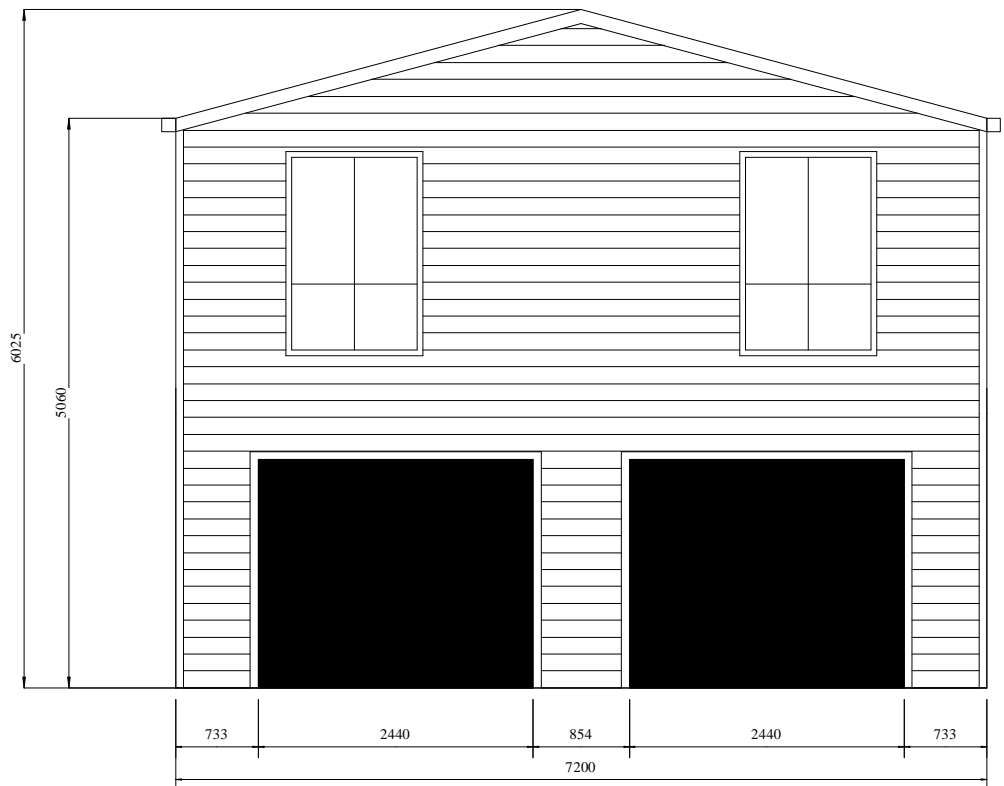

6.0m Span. 2 Story Highline Gable Roof. 15 Deg Pitch.

Highline Gable.
 Please Refer to our Highlander
 Range for standard
 spans,bay sizes and construction details.
 Prices to be advised Job Specific.

6.0m Span. Highline Gable Roof. 15 Deg Pitch.

7.2m Span. 2 Story Highline Gable Roof. 15 Deg Pitch.

Highline Gable.
 Please Refer to our Highlander
 Range for standard
 spans,bay sizes and construction details.
 Prices to be advised Job Specific.

7.2m Span. Highline Gable Roof. 15 Deg Pitch.