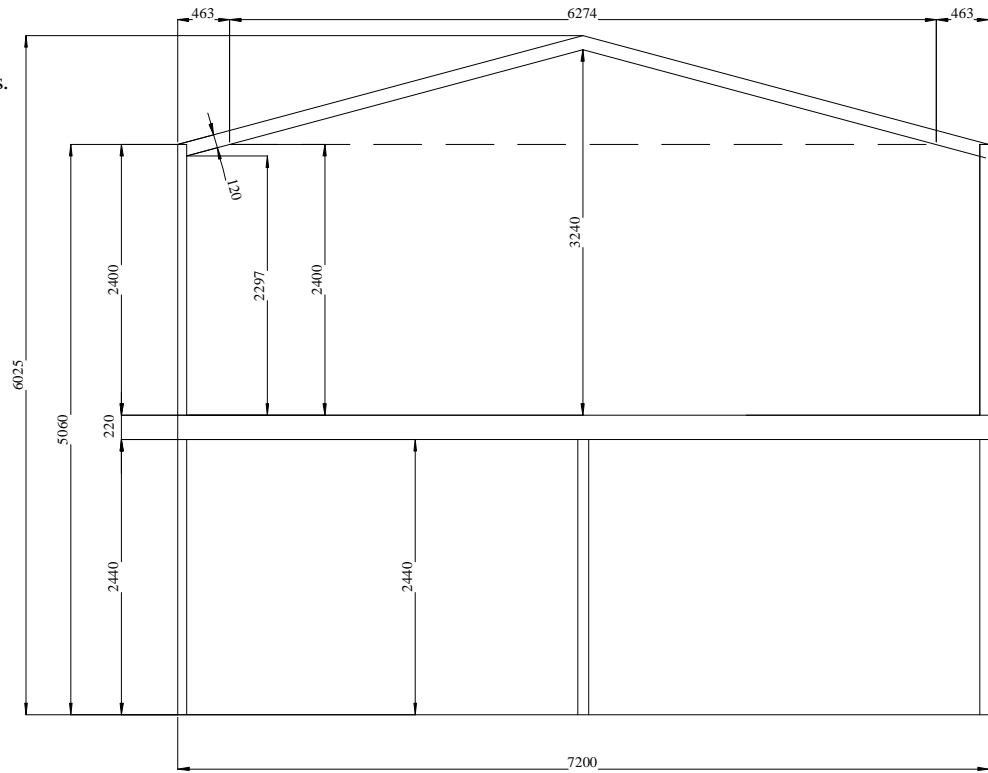

6.0m Span. 2 Story Highline Gable Roof. 15 Deg Pitch.

Highline Gable.
 Please Refer to our Highlander
 Range for standard
 spans,bay sizes and construction details.
 Prices to be advised Job Specific.

6.0m Span. Highline Gable Roof. 15 Deg Pitch.

7.2m Span. 2 Story Highline Gable Roof. 15 Deg Pitch.

Highline Gable.
 Please Refer to our Highlander
 Range for standard
 spans,bay sizes and construction details.
 Prices to be advised Job Specific.

7.2m Span. Highline Gable Roof. 15 Deg Pitch.