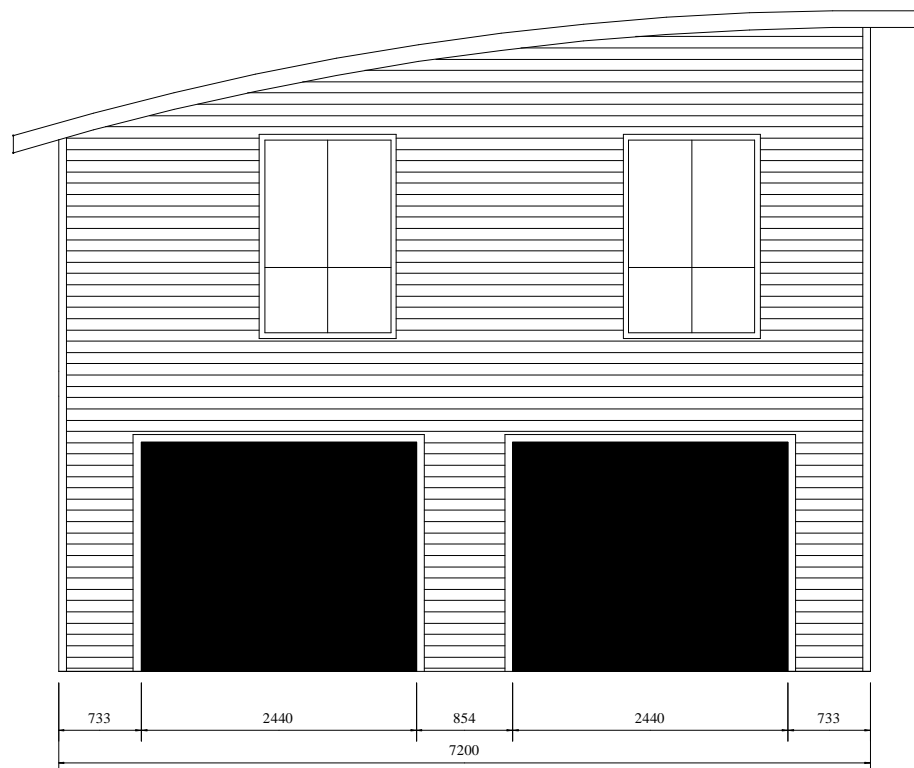

7.2m Span. Highline Offset Curved Roof .

Offset Curved Roof Highline.
Please Refer to our Symmetrical
curved roof range for standard
spans,bay sizes and construction details.
Prices to be advised Job Specific.

26.5m Radius. Offset Curved Roof Highline.