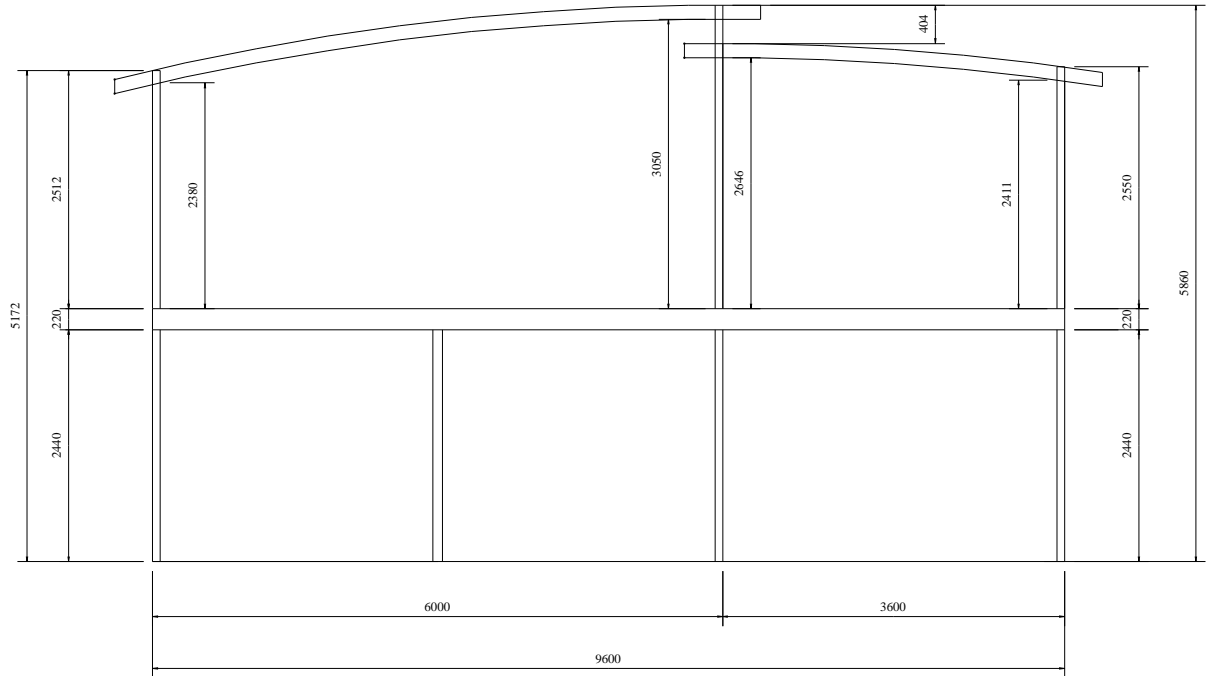

# 7.2m Span. Highline Offset Curved Roof .

Offset Curved Roof Highline.  
 Please Refer to our Symmetrical  
 curved roof range for standard  
 spans,bay sizes and construction details.  
 Prices to be advised Job Specific.

# 26.5m Radius. Offset Curved Roof Highline.

# 6.0m/3.6m Span. Highline Offset Curved Roof .

Offset Curved Roof Highline.  
Please Refer to our Symmetrical  
curved roof range for standard  
spans,bay sizes and construction details.  
Prices to be advised Job Specific.

26.5m Radius. Offset Curved Roof Highline.