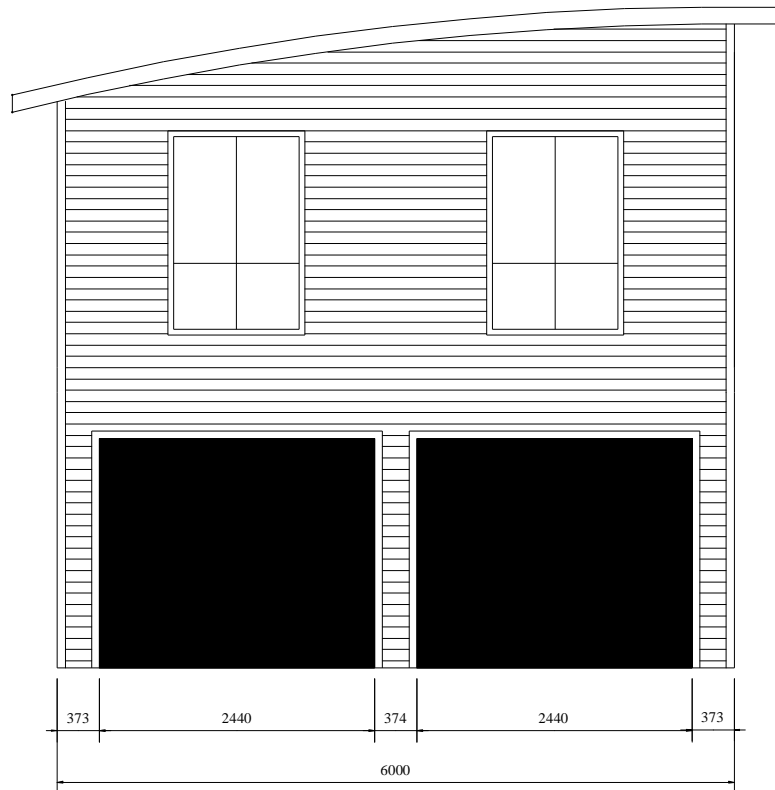

# 6.0m Span. Highline Offset Curved Roof .

Offset Curved Roof Highline.  
 Please Refer to our Symmetrical  
 curved roof range for standard  
 spans,bay sizes and construction details.  
 Prices to be advised Job Specific.