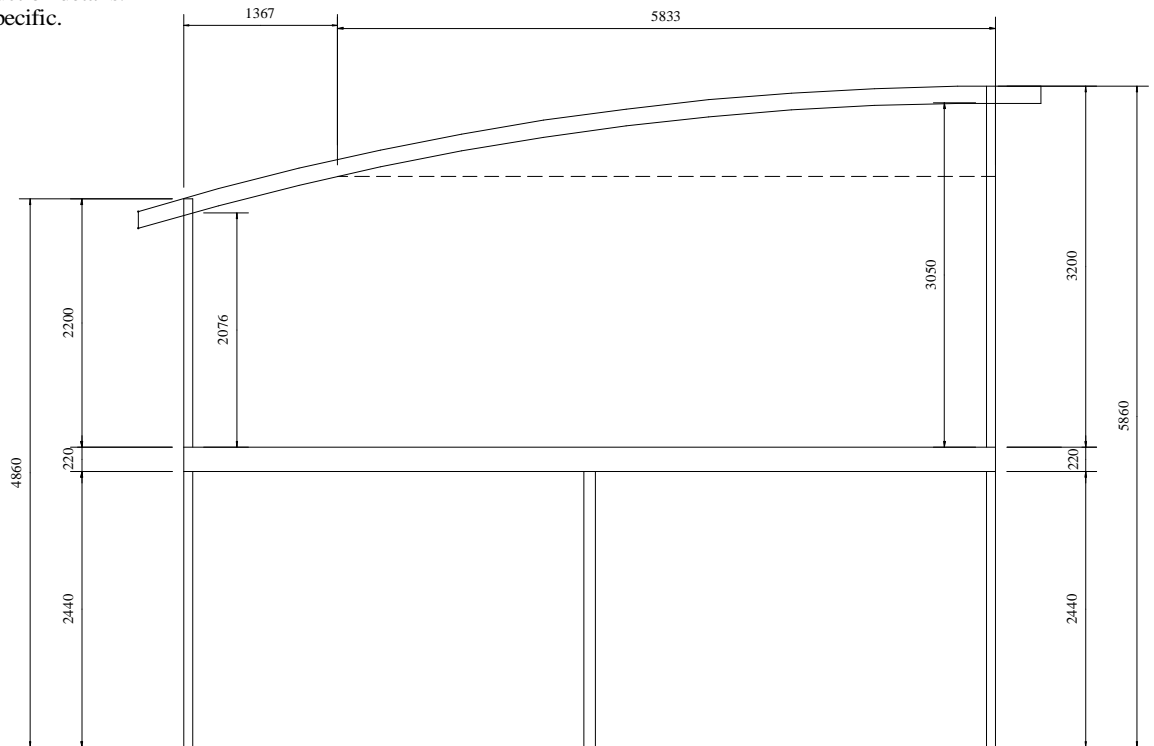

# 6.0m Span. Highline Offset Curved Roof .

Offset Curved Roof Highline.  
 Please Refer to our Symmetrical  
 curved roof range for standard  
 spans,bay sizes and construction details.  
 Prices to be advised Job Specific.

# 26.5m Radius. Offset Curved Roof Highline.

# 7.2m Span. Highline Offset Curved Roof .

Offset Curved Roof Highline.  
 Please Refer to our Symmetrical  
 curved roof range for standard  
 spans,bay sizes and construction details.  
 Prices to be advised Job Specific.

26.5m Radius. Offset Curved Roof Highline.