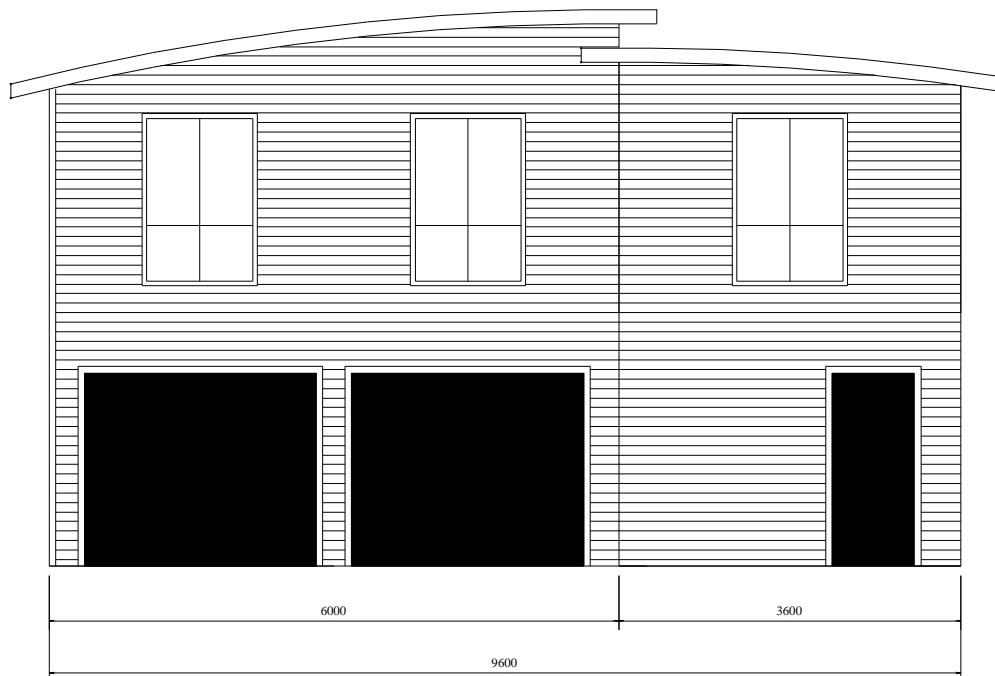

# 7.2m Span. Highline Offset Curved Roof .

Offset Curved Roof Highline.  
 Please Refer to our Symmetrical  
 curved roof range for standard  
 spans,bay sizes and construction details.  
 Prices to be advised Job Specific.

# 26.5m Radius. Offset Curved Roof Highline.

26.5m Radius. Offset Curved Roof Highline.