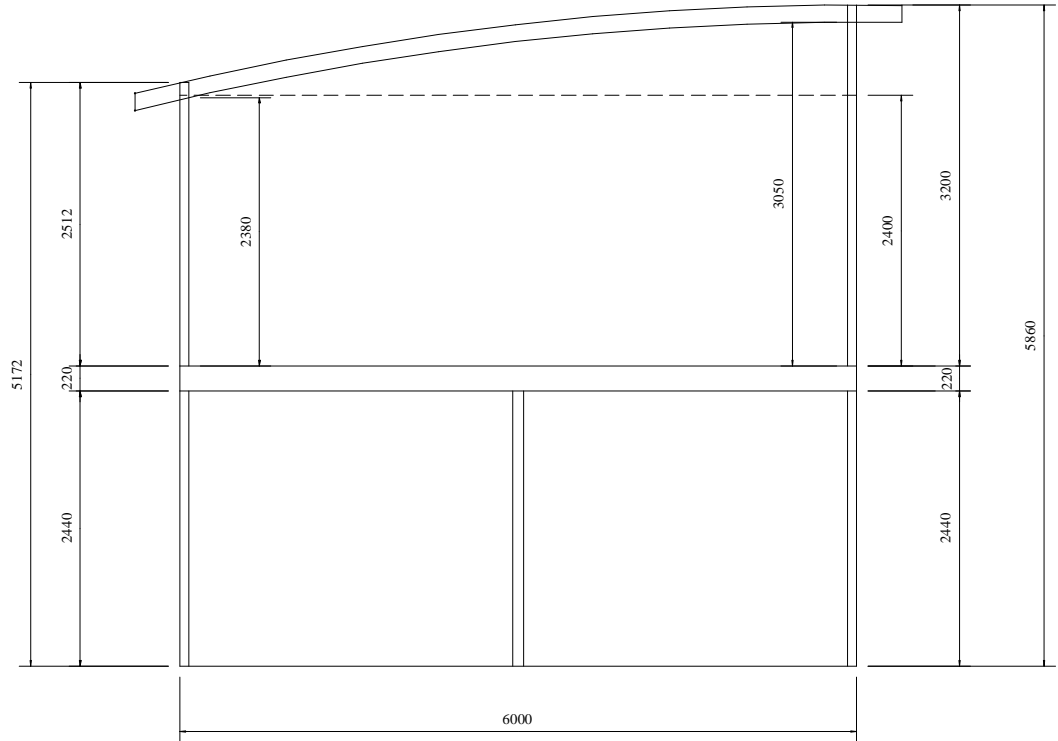

# 6.0m Span. Highline Offset Curved Roof .

Offset Curved Roof Highline.  
 Please Refer to our Symmetrical  
 curved roof range for standard  
 spans,bay sizes and construction details.  
 Prices to be advised Job Specific.

# 26.5m Radius. Offset Curved Roof Highline.

# 7.2m Span. Highline Offset Curved Roof .

Offset Curved Roof Highline.  
 Please Refer to our Symmetrical  
 curved roof range for standard  
 spans,bay sizes and construction details.  
 Prices to be advised Job Specific.

26.5m Radius. Offset Curved Roof Highline.